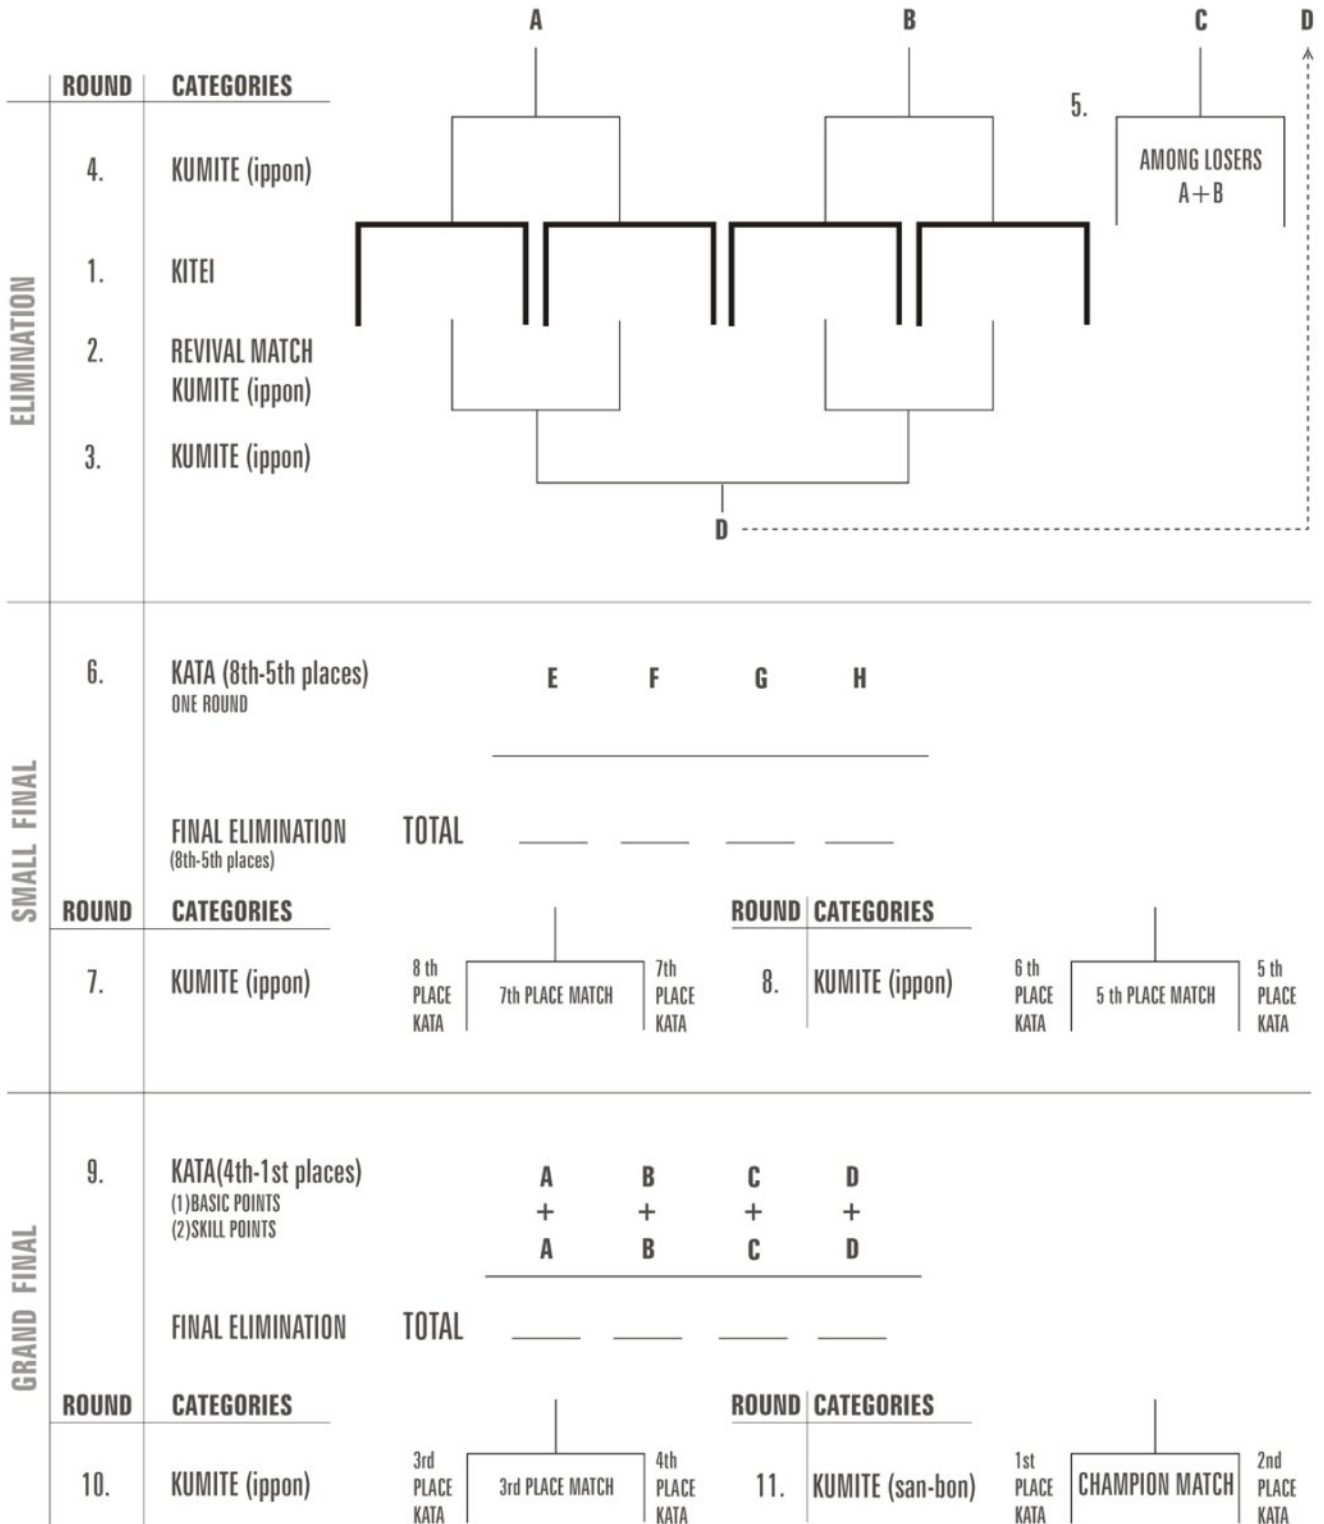

TRADITIONAL KARATE FEDERATION OF POLAND NATIONAL KARATE LEAGUE SYSTEM

Remarks:

1. Women's kumite will use "Ko-go kumite" rules. For 1st place kumite rules (san-bon)

2. Total time about 2HRS